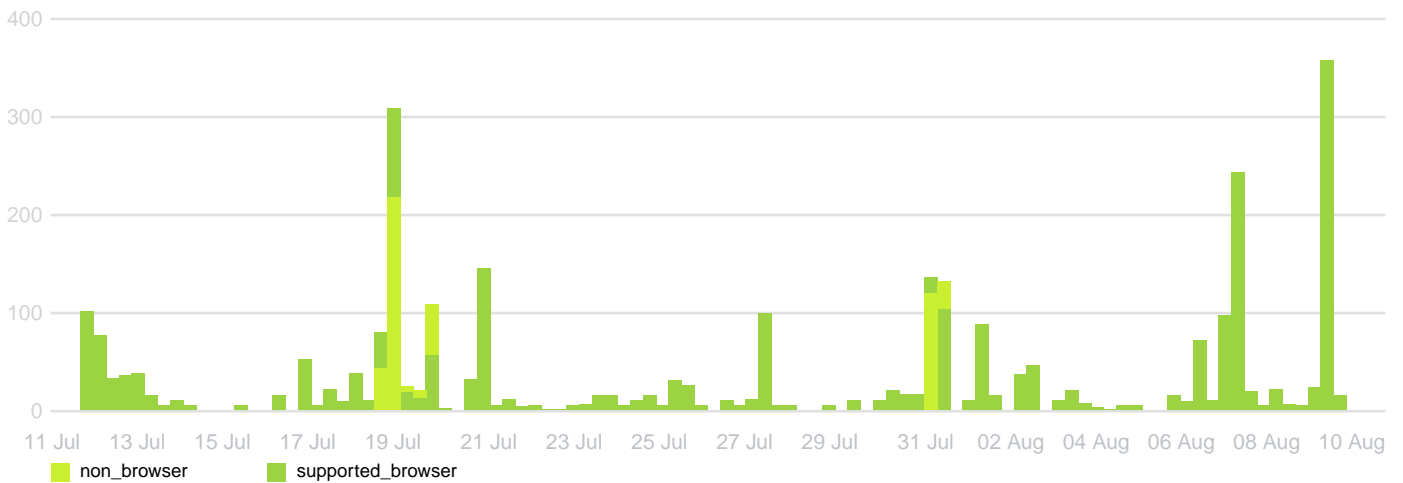

Least used browsers

Browser & non-browser activity

Allow, block and isolate activity

### Activity to top sites last 30 days

### Activity for top users last 30 days