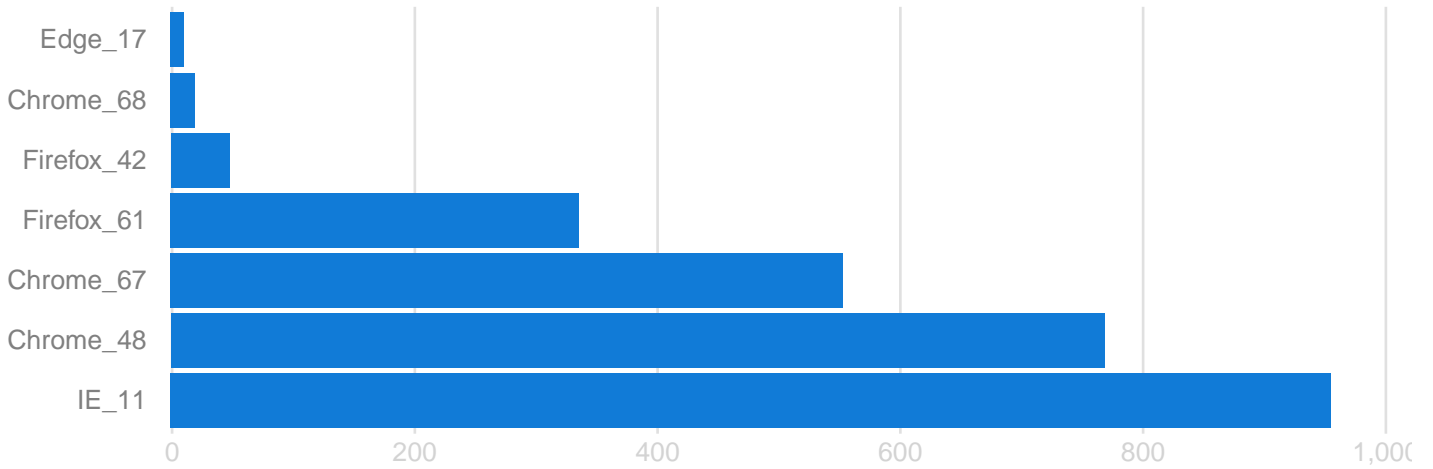

Least used browsers

Browser & non-browser activity

Allow, block and isolate activity

### Activity to top sites last 30 days

### Activity for top users last 30 days