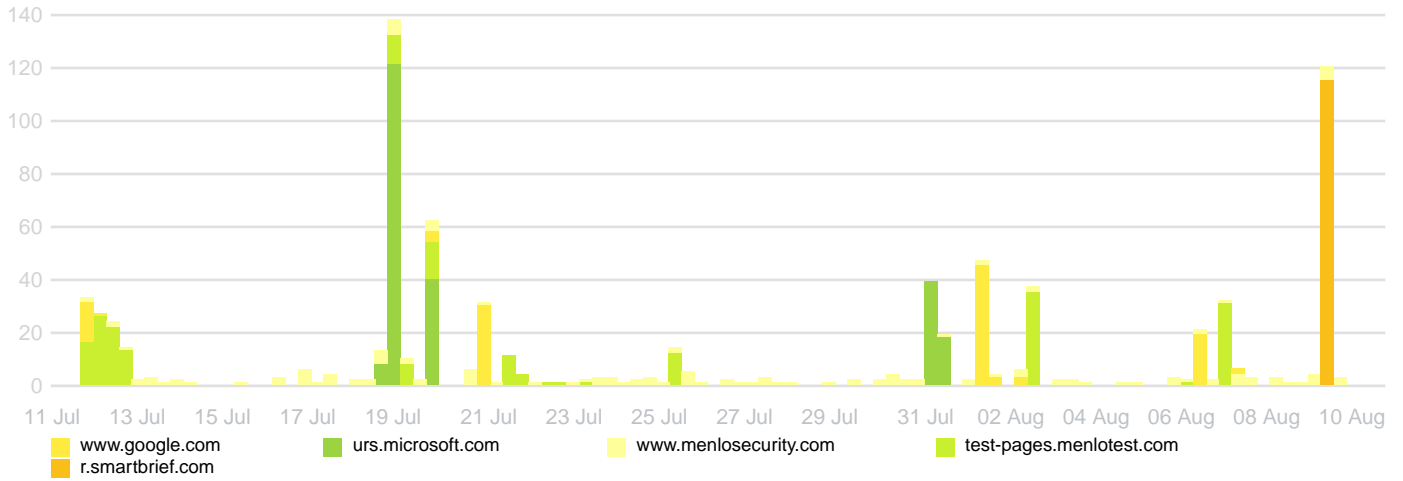

Least used browsers

Browser & non-browser activity

Allow, block and isolate activity

### Activity to top sites last 30 days

### Activity for top users last 30 days