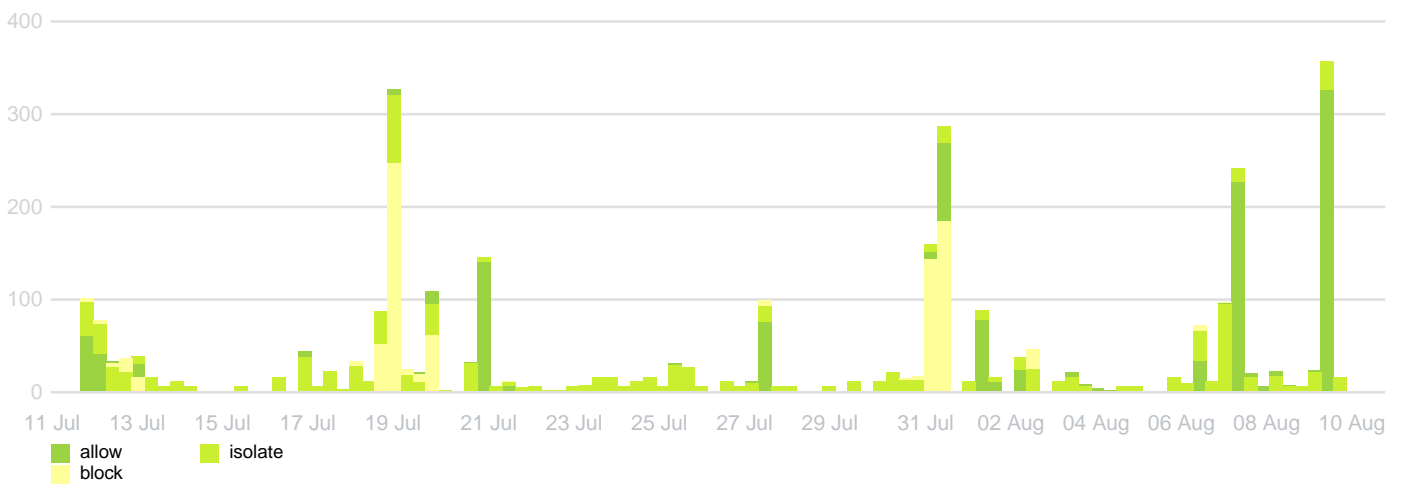

Least used browsers

Browser & non-browser activity

Allow, block and isolate activity

### Activity to top sites last 30 days

### Activity for top users last 30 days